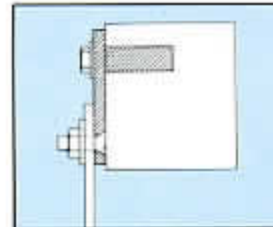

● This illustrates a 400mm x 4mm double overlap Clear P.V.C. Strip curtain.

Single Overlap 50%

Double Overlap 100%

FOR EXTERNAL OPENINGS WHERE CONTINUAL ACCESS OR LOADING OF VEHICLES IS UNDERTAKEN, ALSO FOR INTERNAL USE IN ORDER TO REGULATE TEMPERATURES.

Curtains can be mounted on sliding door gear to slide clear of the opening.

Specification

High quality clear P.V.C. strips size 200mm x 2mm, 375mm x 2.5mm, 300mm x 3mm and 400mm x 4mm set with a single or double overlap and suspended from a 50mm x 50mm x 6mm mild steel angle section or a 65mm x 6mm mild steel flat bar section, according to requirements.

TYPE A

50mm x 50mm angle type top section for securing directly to the underside of the lintel.

TYPE B

65mm x 6mm flat bar type section for securing on to the face of the lintel.

TYPE C/TYPE D

Tubular Top Section with clip on swivel hinges. Soffit fixing (Type C) Face Fixing (Type D).

In order to specify your requirements the table gives details of the configurations available.

REF.	Suggested Maximum Opening Height	Overlap	Strip Width	Strip Thickness	Suitable for Interior Locations	Suitable for Exterior Locations
200S	Up to 2700mm (up to 9ft.)	50%	200mm	2mm	YES	NOT REC.
375S	Up to 3000mm (up to 10ft.)	40%	375mm	2.5mm	YES	NOT REC.
300S	Up to 3000mm (up to 10ft.)	50%	300mm	3mm	YES	NOT REC.
400S	Up to 4500mm (up to 15ft.)	50%	400mm	4mm	YES	Up to 3500mm (Up to 11'6")
200D	Up to 3600mm (up to 12ft.)	100%	200mm	2mm	YES	YES
375D	Up to 4000mm (up to 13ft.)	90%	375mm	2.5mm	YES	YES
300D	Up to 4000mm (up to 13ft.)	100%	300mm	3mm	YES	YES
400D	Up to 6000mm (up to 20ft.)	100%	400mm	4mm	YES	YES