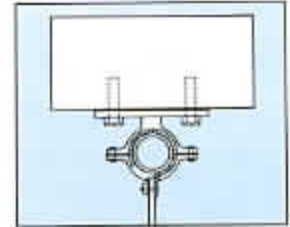

Curtains can be mounted on sliding door gear to slide clear of the opening.

Specification

High quality clear P.V.C. strips size 200mm x 2mm, 375mm x 2.5mm, 300mm x 3mm and 400mm x 4mm set with a single or double overlap and suspended from a 50mm x 50mm x 6mm mild steel angle section or a 65mm x 6mm mild steel flat bar section, according to requirements.

TYPE A

50mm x 50mm angle type top section for securing directly to the underside of the lintel.

TYPE B

65mm x 6mm flat bar type section for securing on to the face of the lintel.

TYPE C/TYPE D

Tubular Top Section with clip on swivel hinges. Soffit fixing (Type C) Face Fixing (Type D).

In order to specify your requirements the table gives details of the configurations available.

REF.	Suggested Maximum Opening Height	Overlap	Strip Width	Strip Thickness	Suitable for Interior Locations	Suitable for Exterior Locations
200S	Up to 2700mm (up to 9ft.)	50%	200mm	2mm	YES	NOT REC.
375S	Up to 3000mm (up to 10ft.)	40%	375mm	2.5mm	YES	NOT REC.
300S	Up to 3000mm (up to 10ft.)	50%	300mm	3mm	YES	NOT REC.
400S	Up to 4500mm (up to 15ft.)	50%	400mm	4mm	YES	Up to 3500mm (Up to 11'6")
200D	Up to 3600mm (up to 12ft.)	100%	200mm	2mm	YES	YES
375D	Up to 4000mm (up to 13ft.)	90%	375mm	2.5mm	YES	YES
300D	Up to 4000mm (up to 13ft.)	100%	300mm	3mm	YES	YES
400D	Up to 6000mm (up to 20ft.)	100%	400mm	4mm	YES	YES