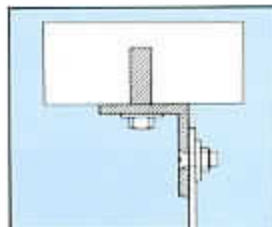

● This illustrates a 400mm x 4mm double overlap Clear P.V.C. Strip curtain.

Single Overlap 50%

Double Overlap 100%

FOR EXTERNAL OPENINGS WHERE CONTINUAL ACCESS OR LOADING OF VEHICLES IS UNDERTAKEN, ALSO FOR INTERNAL USE IN ORDER TO REGULATE TEMPERATURES.

Flexible strip curtains provide an easy and economical method of effectively sealing heat loss from an area where constant access to the outside is necessary. Clear P.V.C. strips, suspended from a mild steel section, are safe and easily replaced.

Curtains can be mounted on sliding door gear to slide clear of the opening.

Specification

High quality clear P.V.C. strips size 200mm x 2mm, 375mm x 2.5mm, 300mm x 3mm and 400mm x 4mm set with a single or double overlap and suspended from a 50mm x 50mm x 6mm mild steel angle section or a 65mm x 6mm mild steel flat bar section, according to requirements.

TYPE A

50mm x 50mm angle type top section for securing directly to the underside of the lintel.

TYPE B

65mm x 6mm flat bar type section for securing on to the face of the lintel.

TYPE C/TYPE D

Tubular Top Section with clip on swivel hinges. Soffit fixing (Type C) Face Fixing (Type D).