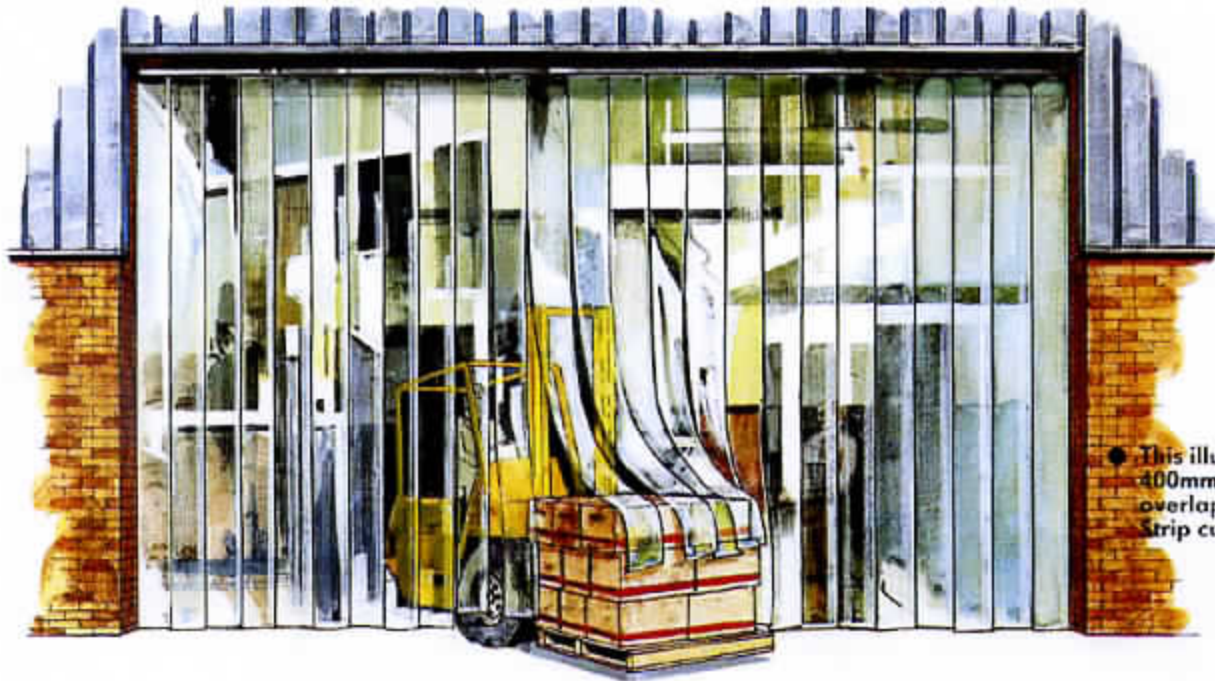

## PVC STRIP CURTAIN

● This illustrates a 400mm x 4mm double overlap Clear P.V.C. Strip curtain.

Single Overlap 50%

Double Overlap 100%

Size	Price / Per Metre		
200mm x 2mm Clear	£2.25		
300mm x 3mm Clear	£5.00		
400mm x 4mm Clear	£8.75	<b>TYPE A</b> 50mm x 50mm angle type top section for securing directly to the underside of the lintel.	<b>TYPE B</b> 65mm x 6mm flat bar type section for securing on to the face of the lintel.

Less 10% for full 50 metre Rolls.

Prices: Nett, ex works plus VAT.

Despatch: Normally Ex Stock.

**TYPE C/TYPE D**  
Tubular Top Section with clip on swivel hinges. Soffit fixing (Type C) Face Fixing (Type D).