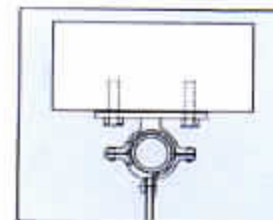

## PVC STRIP CURTAIN

● This illustrates a 400mm x 4mm double overlap Clear P.V.C. Strip curtain.

Single Overlap 50%

Double Overlap 100%

Size	Price / Per Metre		
200mm x 2mm Clear	£2.25		
300mm x 3mm Clear	£5.00		
400mm x 4mm Clear	£8.75	<b>TYPE A</b> 50mm x 50mm angle type top section for securing directly to the underside of the lintel.	<b>TYPE B</b> 65mm x 6mm flat bar type section for securing on to the face of the lintel.

Less 10% for full 50 metre Rolls.

Prices: Nett, ex works plus VAT.

Despatch: Normally Ex Stock.

**TYPE C/TYPE D**  
Tubular Top Section with clip on swivel hinges. Soffit fixing (Type C) Face Fixing (Type D).